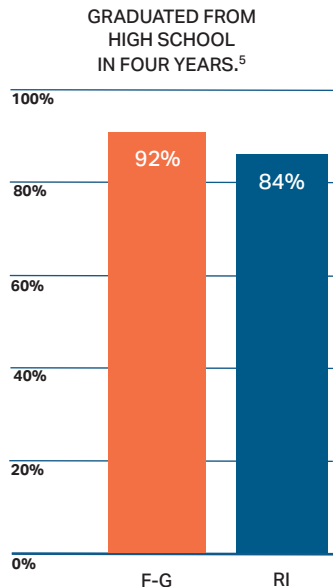

DATA SOURCES

- ¹ U.S. Census Bureau, 2019-2023 American Community Survey 5-Year Estimates
- ² R.I. Department of Labor and Training Local Area Unemployment Statistics for October 2024
- ³ U.S. Department of Education's Office of Federal Student Aid
- ⁴ R.I. Office of the Postsecondary Commissioner, 2023-2024 academic year data
- ⁵ R.I. Department of Education (graduation rates and postsecondary enrollment is based on 2022-2023 public high school graduates)