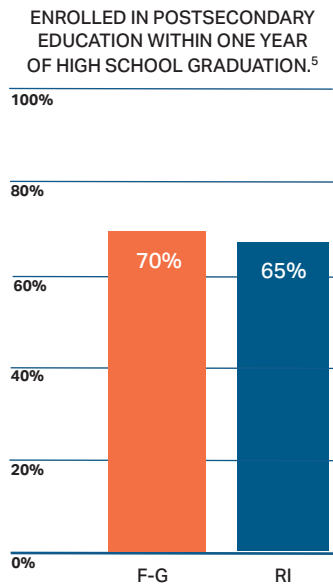

DATA SOURCES

- ¹ U.S. Census Bureau, 2019-2023 American Community Survey 5-Year Estimates
- ² R.I. Department of Labor and Training Local Area Unemployment Statistics for October 2024
- ³ U.S. Department of Education's Office of Federal Student Aid
- ⁴ R.I. Office of the Postsecondary Commissioner, 2023-2024 academic year data
- ⁵ R.I. Department of Education (graduation rates and postsecondary enrollment is based on 2022-2023 public high school graduates)