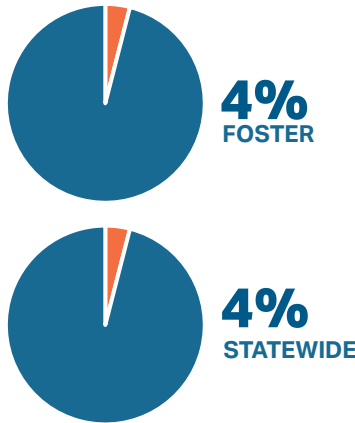

UNEMPLOYMENT RATES²
Through October, 2024

MEDIAN EARNINGS¹
Educational Attainment Age 25 and Over

	F	RI
NO HIGH SCHOOL DIPLOMA	$55,250	$35,144
HIGH SCHOOL & EQUIVALENT	$41,201	$43,381
SOME COLLEGE OR ASSOCIATE DEGREE	$53,528	$49,471
BACHELOR'S	$66,932	$68,556
GRADUATE/ PROFESSIONAL	$88,472	$90,091

POSTSECONDARY EDUCATION TRANSITION⁴

6,100 RHODE ISLAND PUBLIC HIGH SCHOOL STUDENTS ENROLLED IN A DUAL AND/OR CONCURRENT COURSE. OF THOSE, **176 (3%)** WERE **FOSTER-GLOCESTER STUDENTS.**

R.I. STATE SCHOLARSHIPS⁴

$9,509,392 IN SCHOLARSHIPS WERE AWARDED TO **7,597** STUDENTS. **27** OF WHOM WERE FOSTER RESIDENTS. **$1,252** WAS THE AVERAGE AWARD

WORK COMMUTES¹
Workers 16+ (n=2,456)

FOSTER RESIDENTS WHO:

- WORK IN PROVIDENCE COUNTY **79%**
- WORK OUTSIDE PROVIDENCE COUNTY **12%**
- WORK OUTSIDE OF RI **9%**