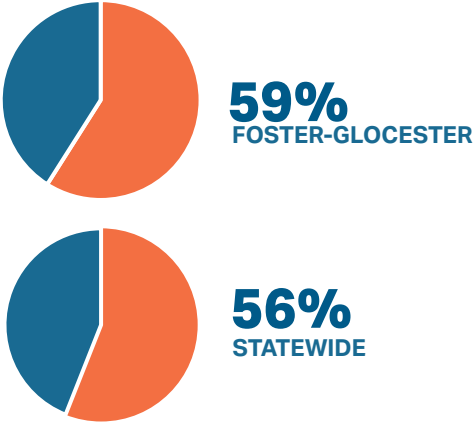

FAFSA COMPLETION RATES³
Through June 30, 2024