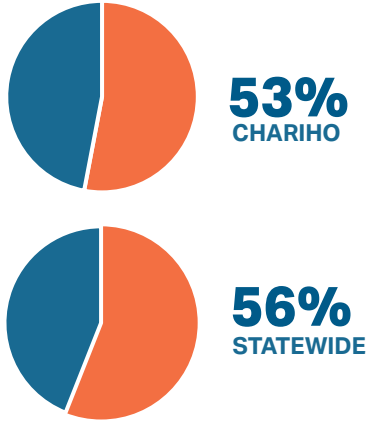

FAFSA COMPLETION RATES³
Through June 30, 2024