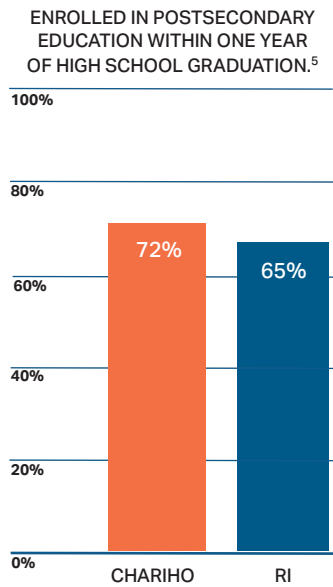

DATA SOURCES

- ¹ U.S. Census Bureau, 2019-2023 American Community Survey 5-Year Estimates
- ² R.I. Department of Labor and Training Local Area Unemployment Statistics for October 2024
- ³ U.S. Department of Education's Office of Federal Student Aid
- ⁴ R.I. Office of the Postsecondary Commissioner, 2023-2024 academic year data
- ⁵ R.I. Department of Education (graduation rates and postsecondary enrollment is based on 2022-2023 public high school graduates)