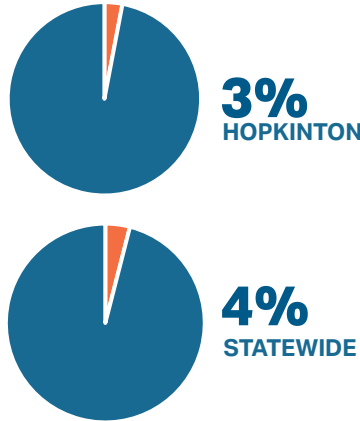

UNEMPLOYMENT RATES²
Through October, 2024

MEDIAN EARNINGS¹
Educational Attainment Age 25 and Over

	H	RI
NO HIGH SCHOOL DIPLOMA	$21,124	$35,144
HIGH SCHOOL & EQUIVALENT	$40,035	$43,381
SOME COLLEGE OR ASSOCIATE DEGREE	$55,427	$49,471
BACHELOR'S	$69,205	$68,556
GRADUATE/ PROFESSIONAL	$115,741	$90,091

POSTSECONDARY EDUCATION TRANSITION⁴

6,100 RHODE ISLAND PUBLIC HIGH SCHOOL STUDENTS ENROLLED IN A DUAL AND/OR CONCURRENT COURSE. OF THOSE, **87 (1%)** WERE **CHARIHO STUDENTS.**

R.I. STATE SCHOLARSHIPS⁴

$9,509,392 IN SCHOLARSHIPS WERE AWARDED TO **7,597** STUDENTS. **49** OF WHOM WERE HOPKINTON RESIDENTS. **$1,252** WAS THE AVERAGE AWARD

WORK COMMUTES¹
Workers 16+ (n=4,525)

HOPKINTON RESIDENTS WHO:

- WORK IN WASHINGTON COUNTY: 64%
- WORK OUTSIDE WASHINGTON COUNTY: 16%
- WORK OUTSIDE OF RI: 20%