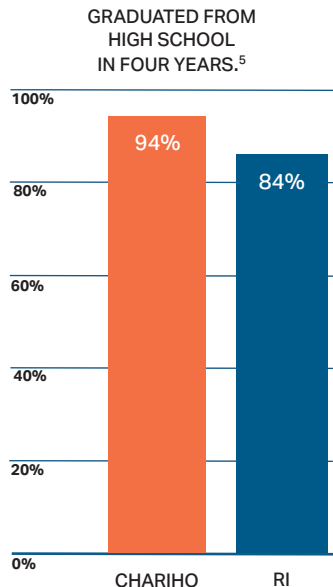

DATA SOURCES

- ¹ U.S. Census Bureau, 2019-2023 American Community Survey 5-Year Estimates
- ² R.I. Department of Labor and Training Local Area Unemployment Statistics for October 2024
- ³ U.S. Department of Education's Office of Federal Student Aid
- ⁴ R.I. Office of the Postsecondary Commissioner, 2023-2024 academic year data
- ⁵ R.I. Department of Education (graduation rates and postsecondary enrollment is based on 2022-2023 public high school graduates)