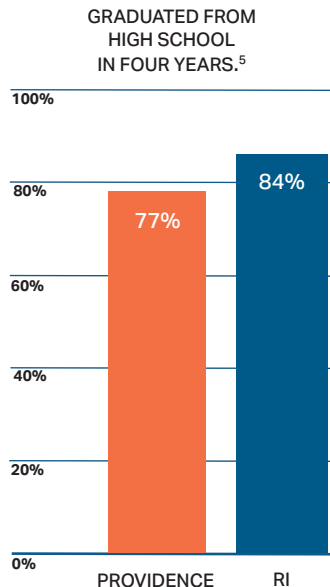

DATA SOURCES

- ¹ U.S. Census Bureau, 2019-2023 American Community Survey 5-Year Estimates
- ² R.I. Department of Labor and Training Local Area Unemployment Statistics for October 2024
- ³ U.S. Department of Education's Office of Federal Student Aid
- ⁴ R.I. Office of the Postsecondary Commissioner, 2023-2024 academic year data
- ⁵ R.I. Department of Education (graduation rates and postsecondary enrollment is based on 2022-2023 public high school graduates)