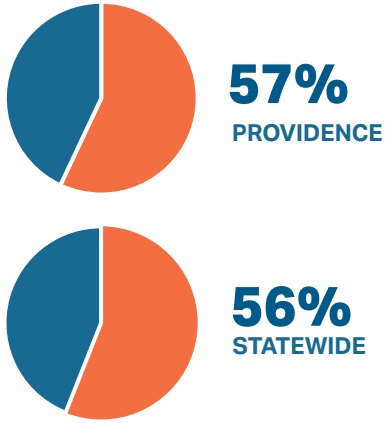

FAFSA COMPLETION RATES³
Through June 30, 2024