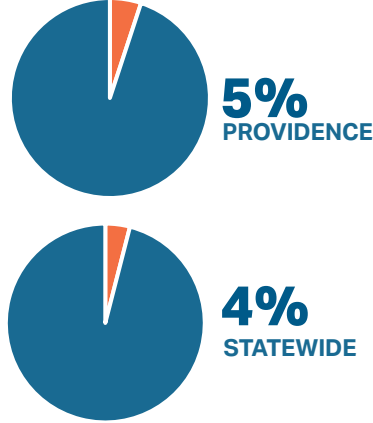

UNEMPLOYMENT RATES²
Through October, 2024

MEDIAN EARNINGS¹
Educational Attainment Age 25 and Over

	PVD	RI
NO HIGH SCHOOL DIPLOMA	$32,640	$35,144
HIGH SCHOOL & EQUIVALENT	$38,282	$43,381
SOME COLLEGE OR ASSOCIATE DEGREE	$42,226	$49,471
BACHELOR'S	$53,588	$68,556
GRADUATE/ PROFESSIONAL	$77,717	$90,091

POSTSECONDARY EDUCATION TRANSITION⁴

6,100 RHODE ISLAND PUBLIC HIGH SCHOOL STUDENTS ENROLLED IN A DUAL AND/OR CONCURRENT COURSE. OF THOSE, **673 (11%) WERE PROVIDENCE STUDENTS.**

R.I. STATE SCHOLARSHIPS⁴

$9,509,392 IN SCHOLARSHIPS WERE AWARDED TO **7,597** STUDENTS. **1,696** OF WHOM WERE PROVIDENCE RESIDENTS. **$1,252** WAS THE AVERAGE AWARD

WORK COMMUTES¹
Workers 16+ (n=89,656)

PROVIDENCE RESIDENTS WHO:

- WORK IN PROVIDENCE COUNTY **75%**
- WORK OUTSIDE PROVIDENCE COUNTY **10%**
- WORK OUTSIDE OF RI **15%**