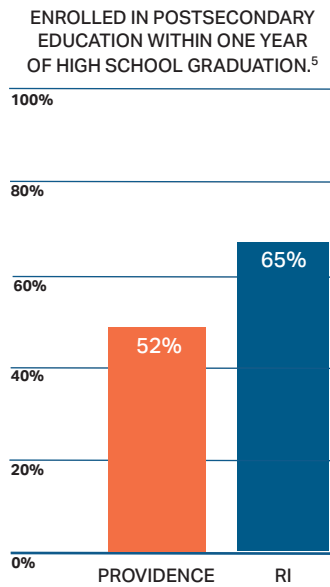

DATA SOURCES

- ¹ U.S. Census Bureau, 2019-2023 American Community Survey 5-Year Estimates
- ² R.I. Department of Labor and Training Local Area Unemployment Statistics for October 2024
- ³ U.S. Department of Education's Office of Federal Student Aid
- ⁴ R.I. Office of the Postsecondary Commissioner, 2023-2024 academic year data
- ⁵ R.I. Department of Education (graduation rates and postsecondary enrollment is based on 2022-2023 public high school graduates)