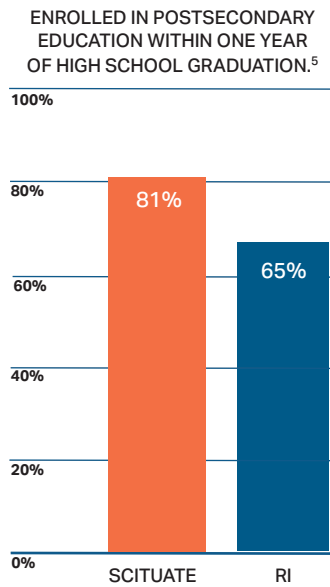

DATA SOURCES

- ¹ U.S. Census Bureau, 2019-2023 American Community Survey 5-Year Estimates
- ² R.I. Department of Labor and Training Local Area Unemployment Statistics for October 2024
- ³ U.S. Department of Education's Office of Federal Student Aid
- ⁴ R.I. Office of the Postsecondary Commissioner, 2023-2024 academic year data
- ⁵ R.I. Department of Education (graduation rates and postsecondary enrollment is based on 2022-2023 public high school graduates)