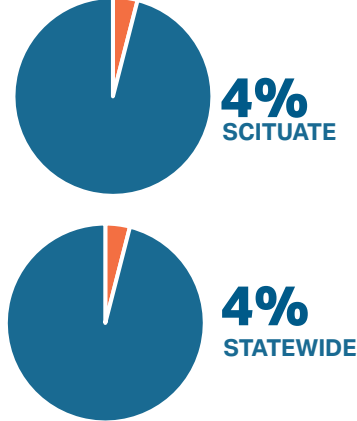

UNEMPLOYMENT RATES²
Through October, 2024

MEDIAN EARNINGS¹
Educational Attainment Age 25 and Over

	$	RI
NO HIGH SCHOOL DIPLOMA	$43,520	$35,144
HIGH SCHOOL & EQUIVALENT	$53,100	$43,381
SOME COLLEGE OR ASSOCIATE DEGREE	$42,293	$49,471
BACHELOR'S	$85,991	$68,556
GRADUATE/ PROFESSIONAL	$90,292	$90,091

POSTSECONDARY EDUCATION TRANSITION⁴

6,100 RHODE ISLAND PUBLIC HIGH SCHOOL STUDENTS ENROLLED IN A DUAL AND/OR CONCURRENT COURSE. OF THOSE, **127 (2%) WERE SCITUATE STUDENTS.**

R.I. STATE SCHOLARSHIPS⁴

$9,509,392 IN SCHOLARSHIPS WERE AWARDED TO **7,597** STUDENTS. **14** OF WHOM WERE SCITUATE RESIDENTS. **$1,252** WAS THE AVERAGE AWARD

WORK COMMUTES¹
Workers 16+ (n=5,916)

SCITUATE RESIDENTS WHO:

- WORK IN PROVIDENCE COUNTY **72%**
- WORK OUTSIDE PROVIDENCE COUNTY **20%**
- WORK OUTSIDE OF RI **8%**