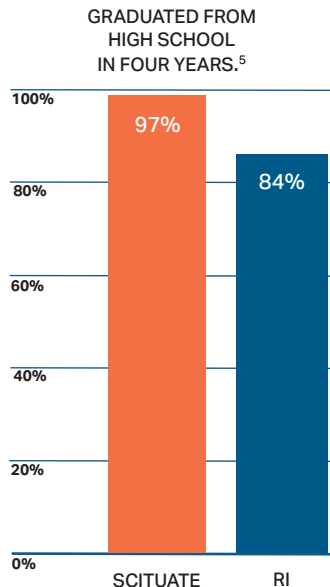

DATA SOURCES

- ¹ U.S. Census Bureau, 2019-2023 American Community Survey 5-Year Estimates
- ² R.I. Department of Labor and Training Local Area Unemployment Statistics for October 2024
- ³ U.S. Department of Education's Office of Federal Student Aid
- ⁴ R.I. Office of the Postsecondary Commissioner, 2023-2024 academic year data
- ⁵ R.I. Department of Education (graduation rates and postsecondary enrollment is based on 2022-2023 public high school graduates)