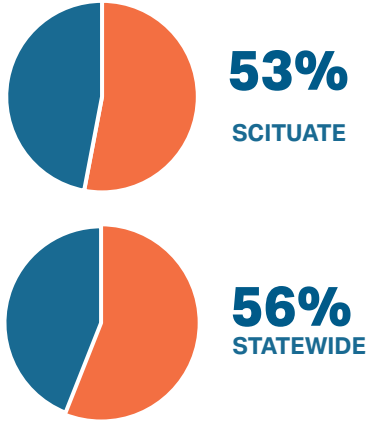

FAFSA COMPLETION RATES³
Through June 30, 2024