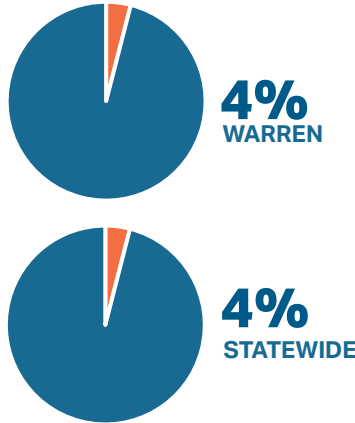

UNEMPLOYMENT RATES²
Through October, 2024

MEDIAN EARNINGS¹
Educational Attainment Age 25 and Over

	W	RI
NO HIGH SCHOOL DIPLOMA	$34,865	$35,144
HIGH SCHOOL & EQUIVALENT	$46,947	$43,381
SOME COLLEGE OR ASSOCIATE DEGREE	$54,922	$49,471
BACHELOR'S	$74,348	$68,556
GRADUATE/ PROFESSIONAL	$87,708	$90,091

POSTSECONDARY EDUCATION TRANSITION⁴

6,100 RHODE ISLAND PUBLIC HIGH SCHOOL STUDENTS ENROLLED IN A DUAL AND/OR CONCURRENT COURSE. OF THOSE, **106 (2%)** WERE **BRISTOL-WARREN STUDENTS.**

R.I. STATE SCHOLARSHIPS⁴

$9,509,392 IN SCHOLARSHIPS WERE AWARDED TO **7,597** STUDENTS. **44** OF WHOM WERE WARREN RESIDENTS. **$1,252** WAS THE AVERAGE AWARD

WORK COMMUTES¹
Workers 16+ (n=6,047)

WARREN RESIDENTS WHO:

- WORK IN BRISTOL COUNTY: 52%
- WORK OUTSIDE BRISTOL COUNTY: 34%
- WORK OUTSIDE OF RI: 13%