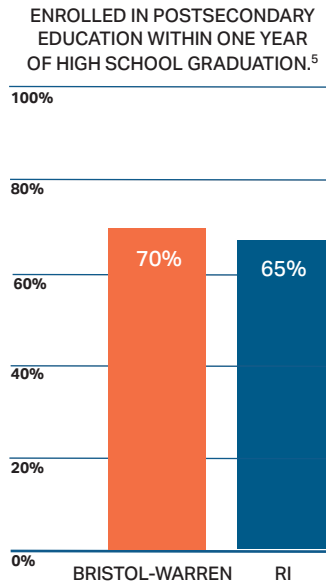

Postsecondary Attainment Profile

WARREN, RI

CITY SNAPSHOT		
	WARREN	RI
WORKING-AGE POPULATION (AGE 25 - 64) ¹	6,080	576,584
ATTAINMENT RATE: ASSOCIATE DEGREE OR HIGHER (AGE 25 YEARS & OVER) ¹	42%	45%
MEDIAN EARNINGS (AGE 25 YEARS & OVER) ¹	\$59,944	\$55,293
UNEMPLOYMENT RATE: (OCTOBER 2024) ²	4%	4%

FAFSA COMPLETION RATES³
Through June 30, 2024

UNEMPLOYMENT RATES²
Through October, 2024

MEDIAN EARNINGS¹
Educational Attainment Age 25 and Over

	W	RI
NO HIGH SCHOOL DIPLOMA	\$34,865	\$35,144
HIGH SCHOOL & EQUIVALENT	\$46,947	\$43,381
SOME COLLEGE OR ASSOCIATE DEGREE	\$54,922	\$49,471
BACHELOR'S	\$74,348	\$68,556
GRADUATE/ PROFESSIONAL	\$87,708	\$90,091

POSTSECONDARY EDUCATION TRANSITION⁴

6,100 RHODE ISLAND PUBLIC HIGH SCHOOL STUDENTS ENROLLED IN A DUAL AND/OR CONCURRENT COURSE. OF THOSE, **106 (2%)** WERE **BRISTOL-WARREN STUDENTS.**

R.I. STATE SCHOLARSHIPS⁴

\$9,509,392 IN SCHOLARSHIPS WERE AWARDED TO **7,597** STUDENTS. **44** OF WHOM WERE WARREN RESIDENTS. **\$1,252** WAS THE AVERAGE AWARD

WORK COMMUTES¹
Workers 16+ (n=6,047)

WARREN RESIDENTS WHO:

- WORK IN BRISTOL COUNTY: 52%
- WORK OUTSIDE BRISTOL COUNTY: 34%
- WORK OUTSIDE OF RI: 13%