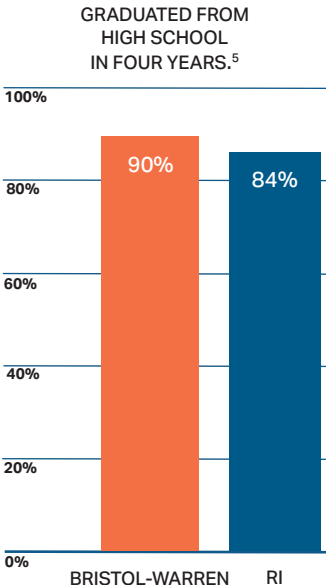

Postsecondary Attainment Profile

WARREN, RI

CITY SNAPSHOT		
	WARREN	RI
WORKING-AGE POPULATION (AGE 25 - 64) ¹	6,080	576,584
ATTAINMENT RATE: ASSOCIATE DEGREE OR HIGHER (AGE 25 YEARS & OVER) ¹	42%	45%
MEDIAN EARNINGS (AGE 25 YEARS & OVER) ¹	\$59,944	\$55,293
UNEMPLOYMENT RATE: (OCTOBER 2024) ²	4%	4%

EDUCATION ATTAINMENT BY RACE/ETHNICITY ¹ Warren Population (Age 25 and Over) by Educational Attainment and Race														
	AM. IND/AK NATIVE		ASIAN		BLACK/AFRICAN AMER.		NAT.HAW/ OTHER P.I.		SOME OTHER RACE		TWO OR MORE RACES		WHITE	
	W	RI	W	RI	W	RI	W	RI	W	RI	W	RI	W	RI
NO HIGH SCHOOL DIPLOMA	0%	26%	0%	10%	7%	13%	0%	12%	61%	34%	22%	17%	8%	8%
HS GRAD & EQUIVALENT	0%	26%	0%	17%	15%	32%	0%	43%	0%	29%	1%	34%	35%	25%
SOME COLLEGE OR ASSOCIATE DEGREE	0%	28%	61%	16%	26%	30%	0%	36%	0%	23%	39%	24%	21%	26%
BACHELOR'S +	0%	20%	39%	57%	52%	25%	0%	9%	39%	14%	38%	24%	36%	41%

POSTSECONDARY EDUCATION TRANSITION⁴

6,100 RHODE ISLAND PUBLIC HIGH SCHOOL STUDENTS ENROLLED IN A DUAL AND/OR CONCURRENT COURSE. OF THOSE, **106 (2%)** WERE **BRISTOL-WARREN STUDENTS.**

R.I. STATE SCHOLARSHIPS⁴

\$9,509,392 IN SCHOLARSHIPS WERE AWARDED TO **7,597** STUDENTS. **44** OF WHOM WERE WARREN RESIDENTS. **\$1,252** WAS THE AVERAGE AWARD

WORK COMMUTES¹
Workers 16+ (n=6,047)

WARREN RESIDENTS WHO:

- WORK IN BRISTOL COUNTY: 52%
- WORK OUTSIDE BRISTOL COUNTY: 34%
- WORK OUTSIDE OF RI: 13%