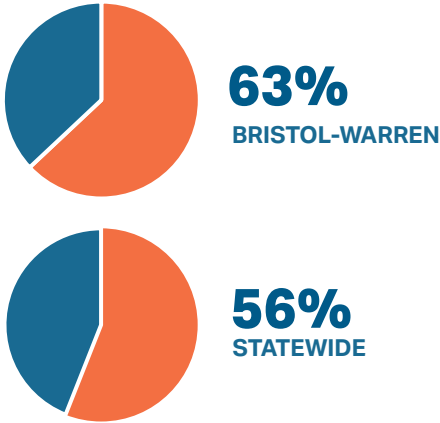

FAFSA COMPLETION RATES³
Through June 30, 2024